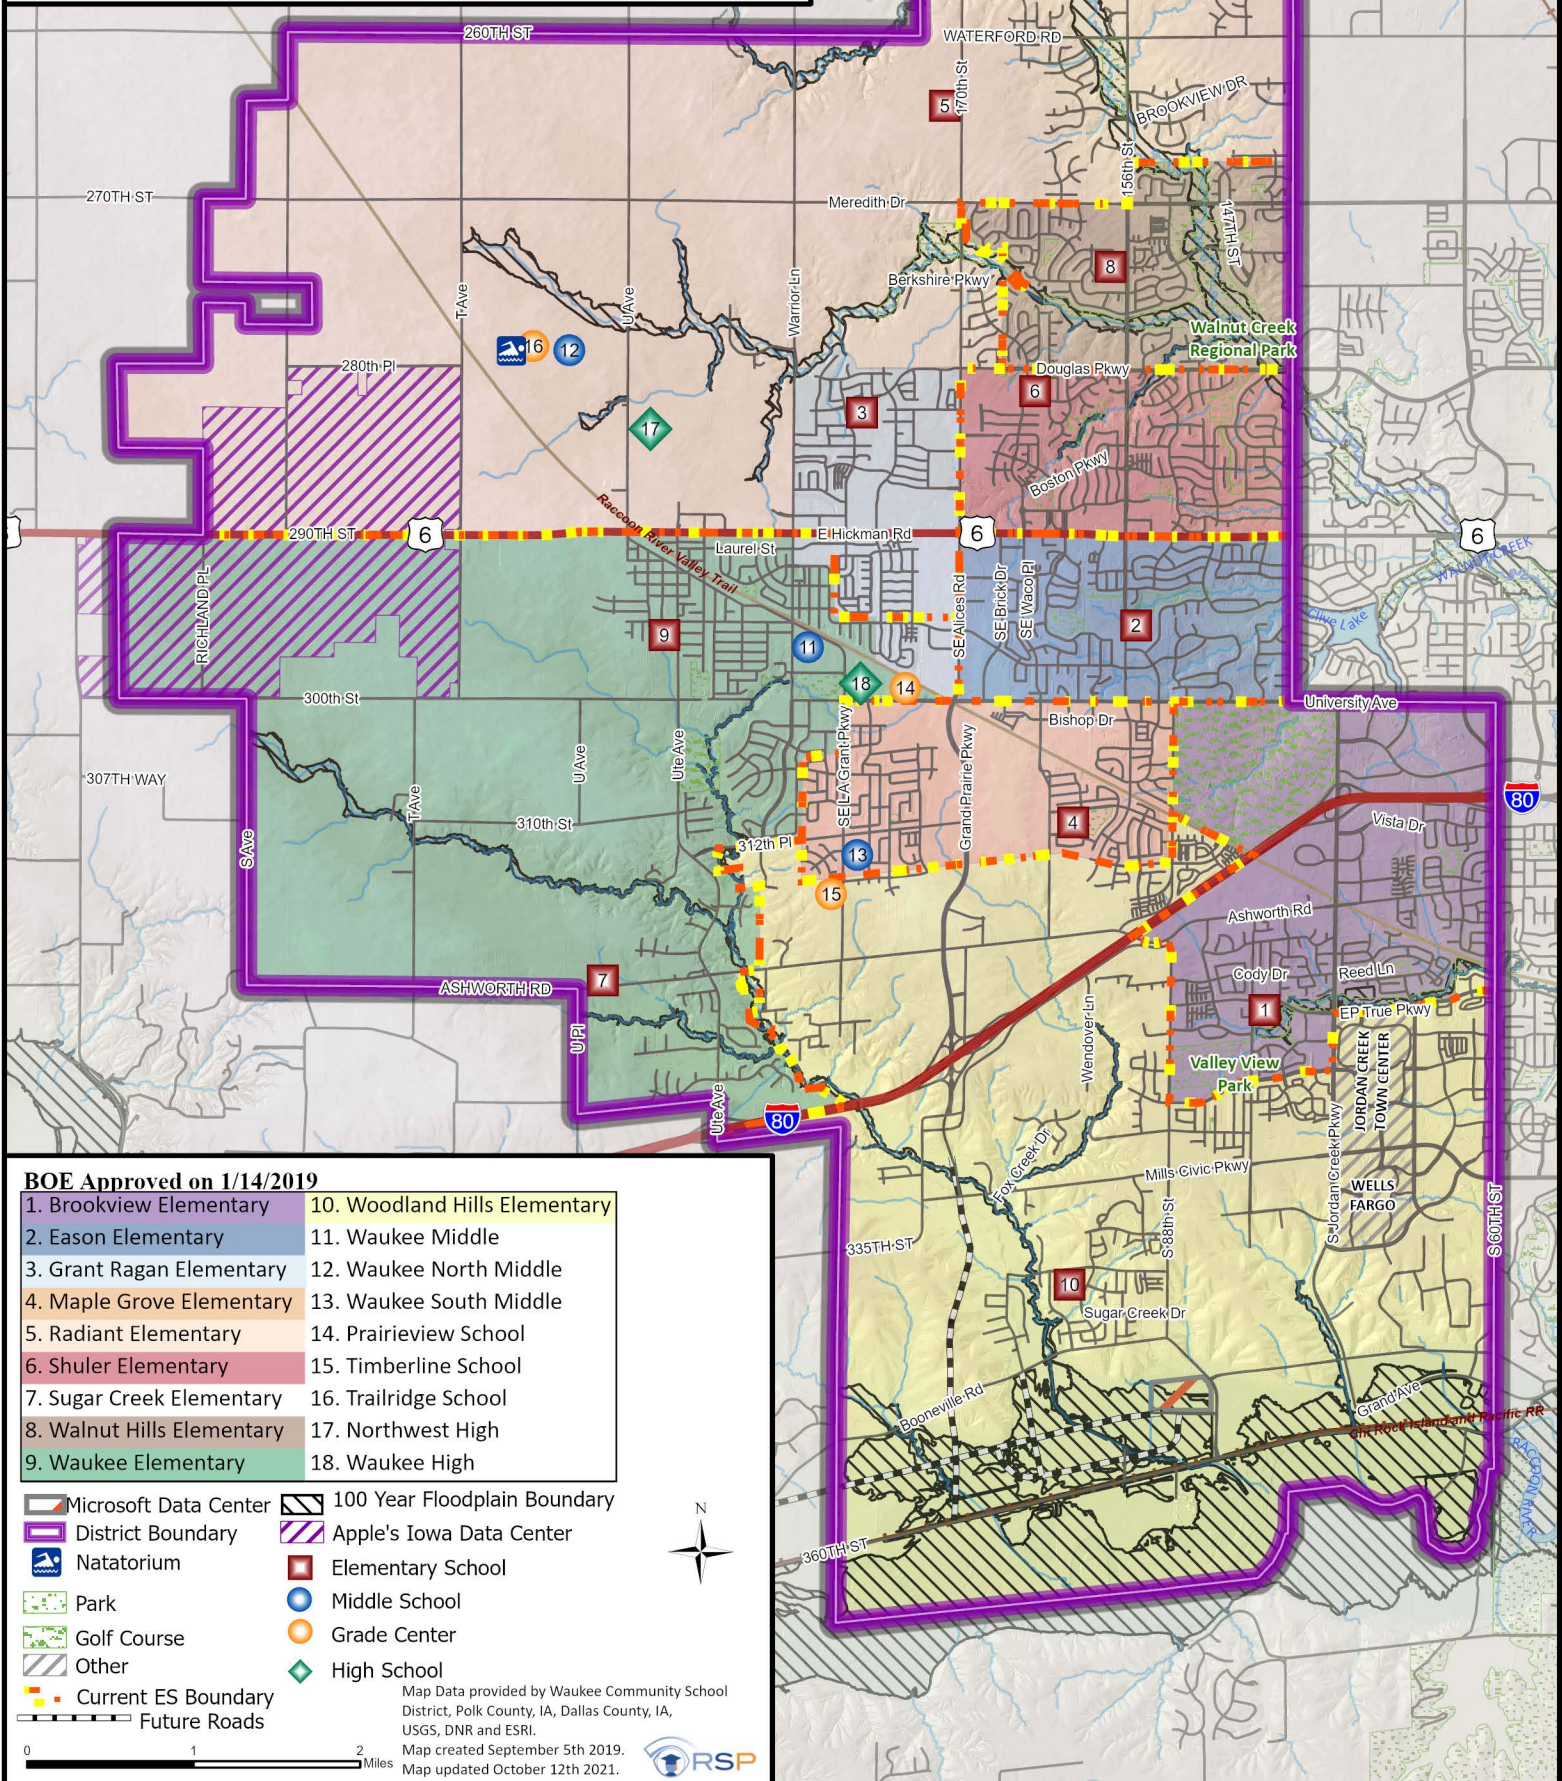

BOE Approved 1/14/19 Elementary Attendance Area 19/20

BOE Approved on 1/14/2019

- | | |
|----------------------------|-------------------------------|
| 1. Brookview Elementary | 10. Woodland Hills Elementary |
| 2. Eason Elementary | 11. Waukee Middle |
| 3. Grant Ragan Elementary | 12. Waukee North Middle |
| 4. Maple Grove Elementary | 13. Waukee South Middle |
| 5. Radiant Elementary | 14. Prairieview School |
| 6. Shuler Elementary | 15. Timberline School |
| 7. Sugar Creek Elementary | 16. Trailridge School |
| 8. Walnut Hills Elementary | 17. Northwest High |
| 9. Waukee Elementary | 18. Waukee High |

- | | |
|-----------------------|------------------------------|
| Microsoft Data Center | 100 Year Floodplain Boundary |
| District Boundary | Apple's Iowa Data Center |
| Natatorium | Elementary School |
| Park | Middle School |
| Golf Course | Grade Center |
| Other | High School |
| Current ES Boundary | |
| Future Roads | |

Map Data provided by Waukee Community School District, Polk County, IA, Dallas County, IA, USGS, DNR and ESRI.
Map created September 5th 2019.
Map updated October 12th 2021.