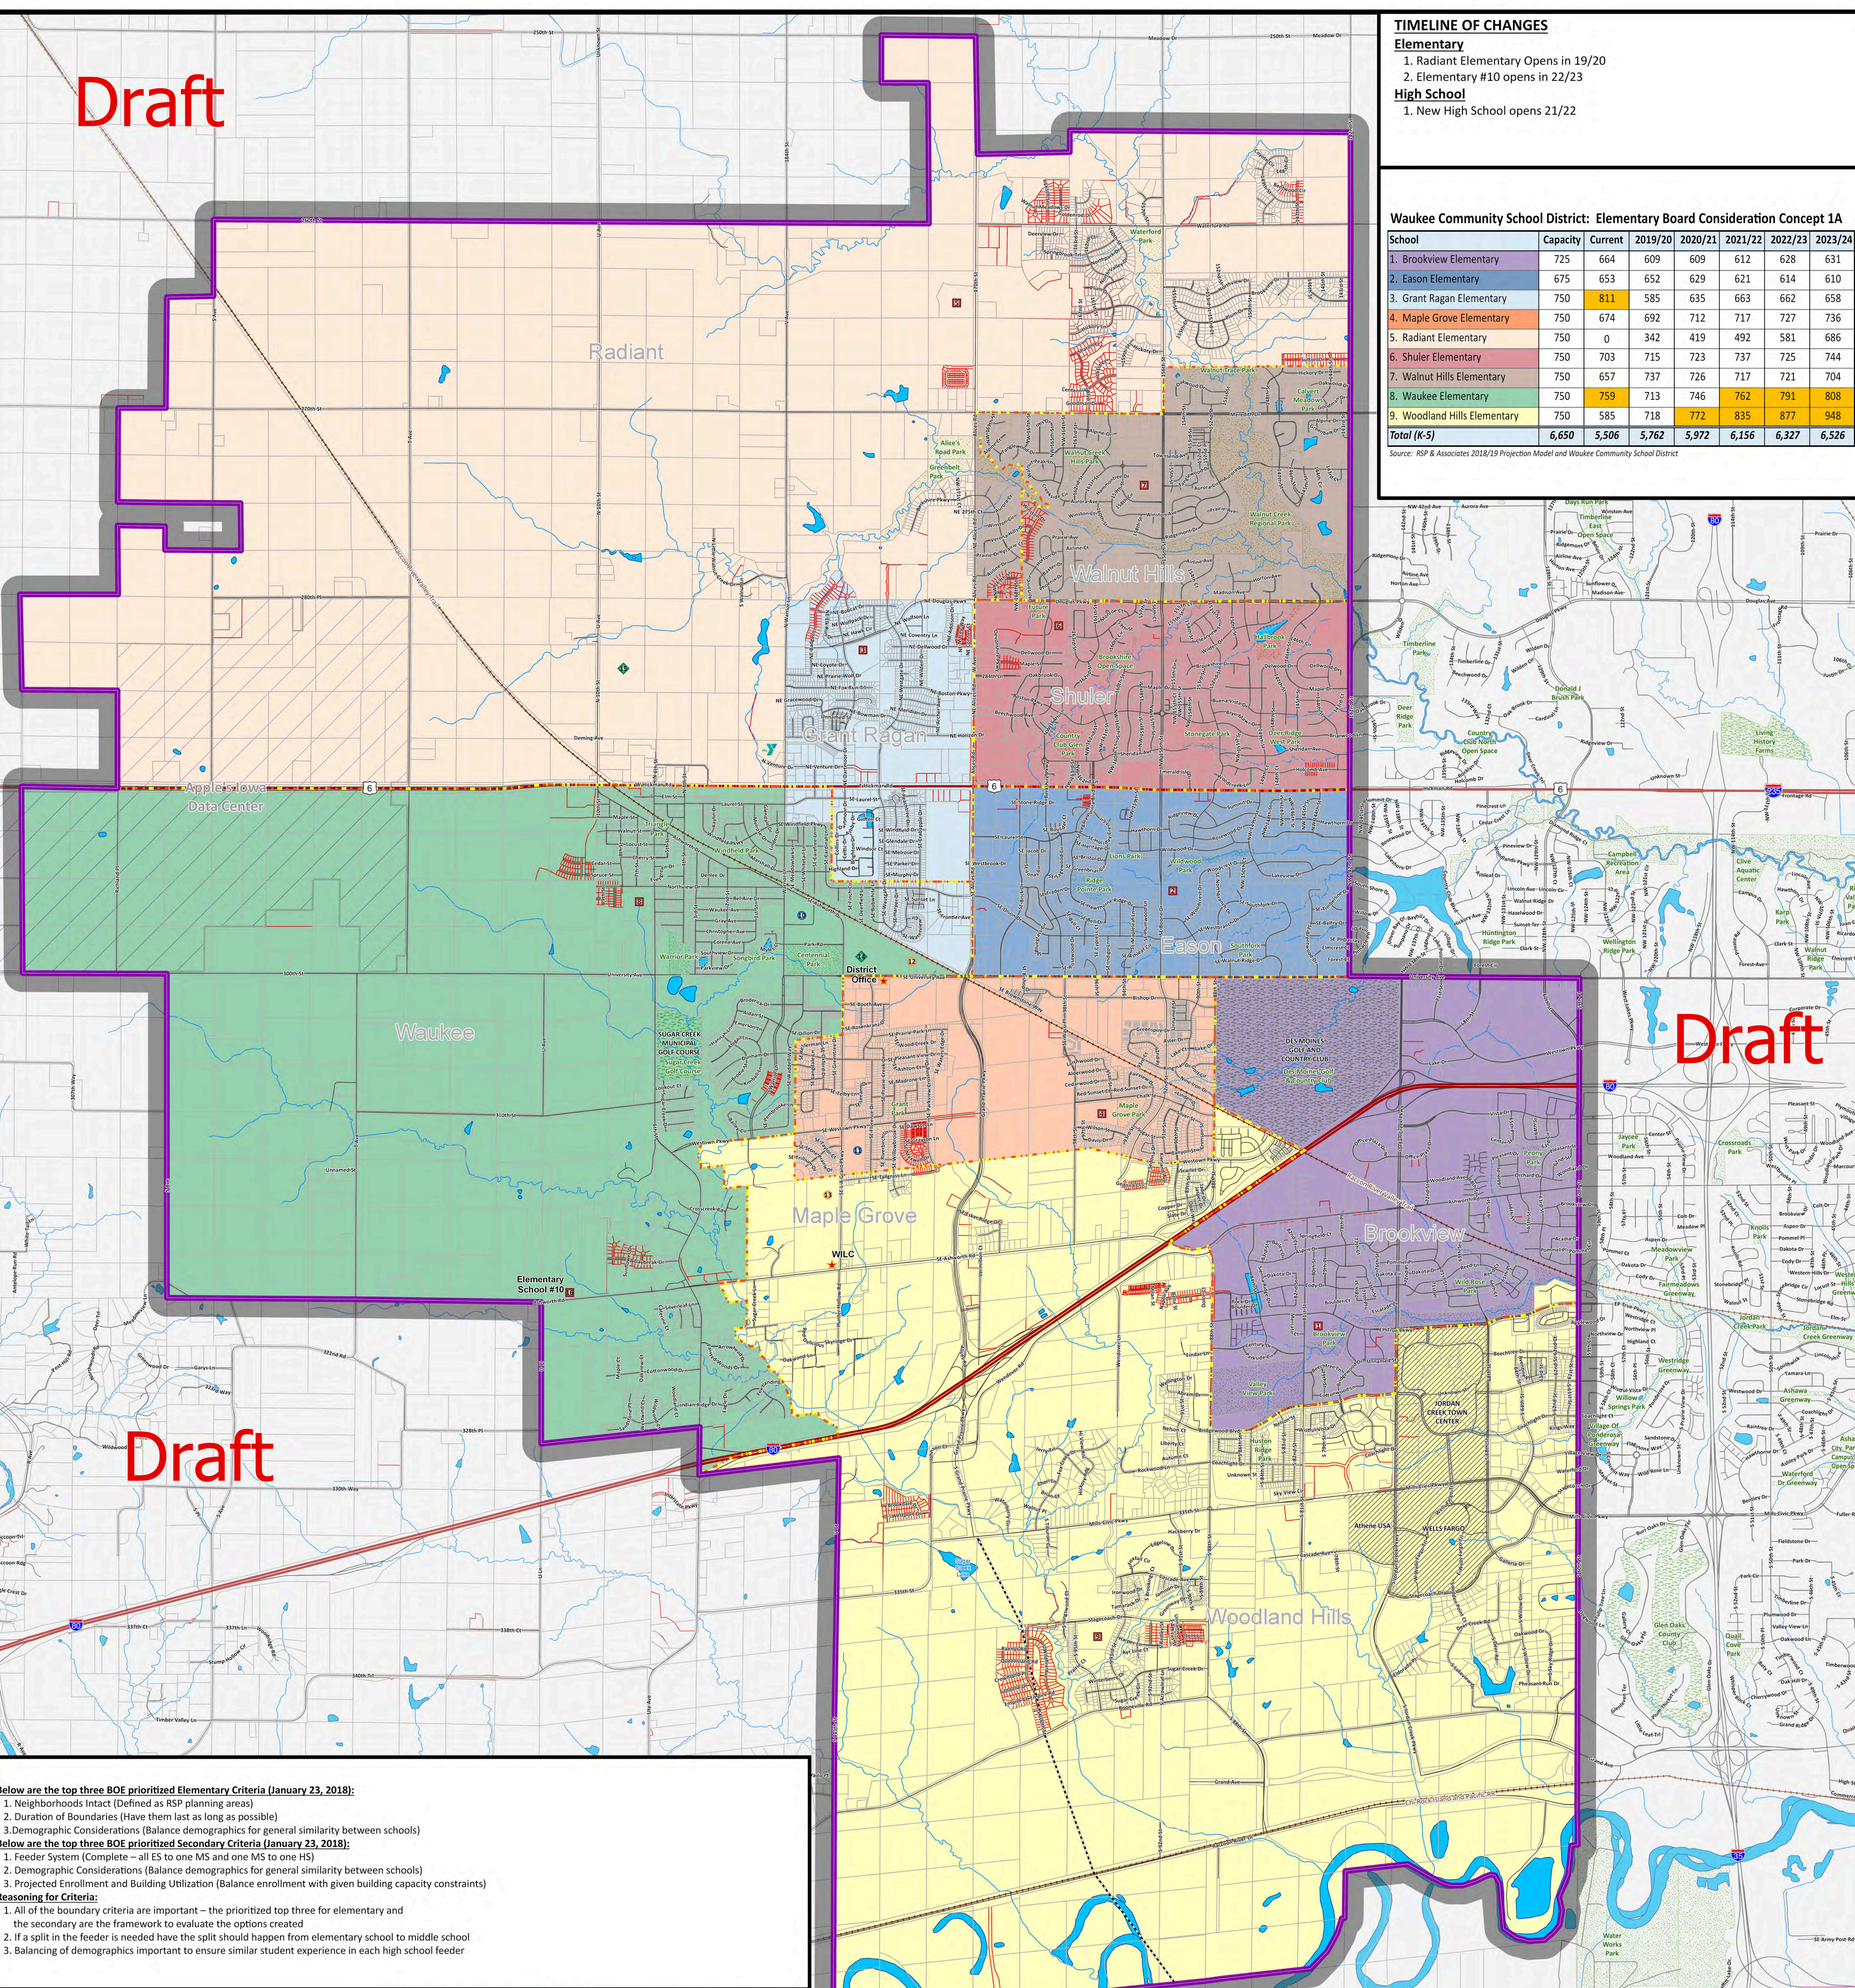

Draft

TIMELINE OF CHANGES

1. **Elementary**
1. Radiant Elementary Opens in 19/20
  2. Elementary #10 opens in 22/23
3. **High School**
1. New High School opens 21/22

Wauke Community School District: Elementary Board Consideration Concept 1A

School	Capacity	Current	2019/20	2020/21	2021/22	2022/23	2023/24
1. Brookview Elementary	725	664	609	609	612	628	631
2. Eason Elementary	675	653	652	629	621	614	610
3. Grant Ragan Elementary	750	811	585	635	663	662	658
4. Maple Grove Elementary	750	674	692	712	717	727	736
5. Radiant Elementary	750	0	342	419	492	581	686
6. Shuler Elementary	750	703	715	723	737	725	744
7. Walnut Hills Elementary	750	657	737	726	717	721	704
8. Wauke Elementary	750	759	713	746	762	791	808
9. Woodland Hills Elementary	750	585	718	772	835	877	948
Total (K-5)	6,650	5,506	5,762	5,972	6,156	6,327	6,526

Draft

Draft

Below are the top three BOE prioritized Elementary Criteria (January 23, 2018):

1. Neighborhoods Intact (Defined as RSP planning areas)
2. Duration of Boundaries (Have them last as long as possible)
3. Demographic Considerations (Balance demographics for general similarity between schools)

Below are the top three BOE prioritized Secondary Criteria (January 23, 2018):

1. Feeder System (Complete – all ES to one MS and one MS to one HS)
2. Demographic Considerations (Balance demographics for general similarity between schools)
3. Projected Enrollment and Building Utilization (Balance enrollment with given building capacity constraints)

Reasoning for Criteria:

Map Data provided by Wauke Community School District, Polk County, Dallas County, USGS, Iowa DOT, and ESRI. Map created January 2019.

RSP

Elementary Schools	District Boundary	June 2018 New Parcels
Middle Schools (6-7)	Cemetery	2016 Parcels
Grade Centers (8-9)	Golf Courses	Apple's Data Center
High Schools	Parks	Current Elementary Boundary
District Office	Other	Future Roads